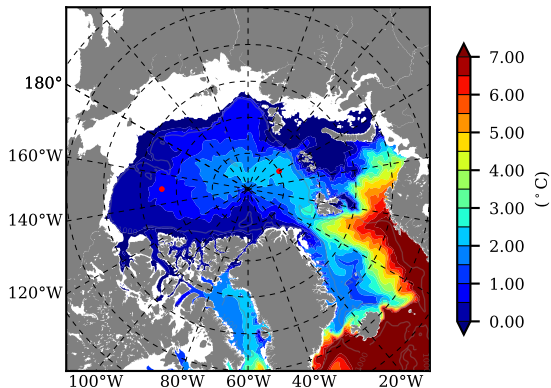

BCTGE28 AW Max Temp over 2000

AW Max Temp from PHC 3.0

BCTGE28 AW Max Temp depth

AW Max Temp depth from PHC 3.0