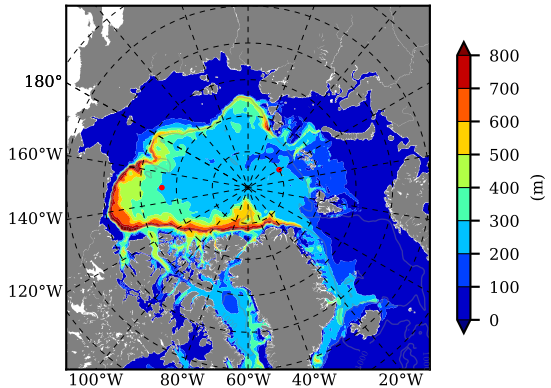

BCTGE28 AW Max Temp over 2000

AW Max Temp from PHC 3.0

BCTGE28 AW Max Temp depth

AW Max Temp depth from PHC 3.0