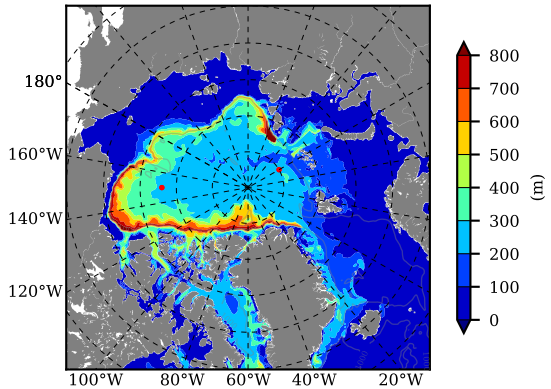

BCTGE28 AW Max Temp over 2001

AW Max Temp from PHC 3.0

BCTGE28 AW Max Temp depth

AW Max Temp depth from PHC 3.0