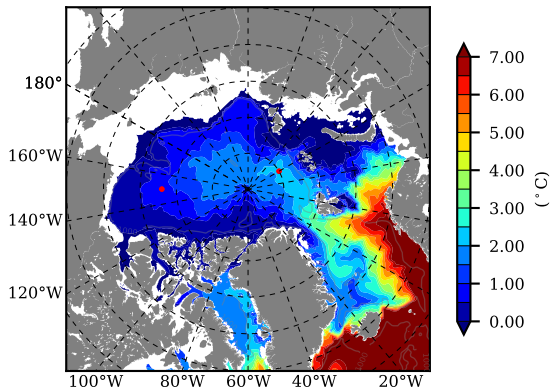

BCTGE28 AW Max Temp over 2001

AW Max Temp from PHC 3.0

BCTGE28 AW Max Temp depth

AW Max Temp depth from PHC 3.0