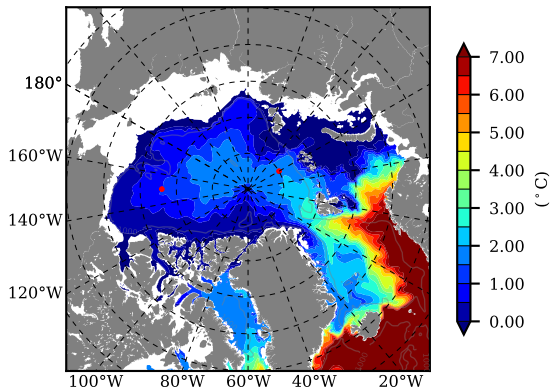

BCTGE28 AW Max Temp over 2002

AW Max Temp from PHC 3.0

BCTGE28 AW Max Temp depth

AW Max Temp depth from PHC 3.0