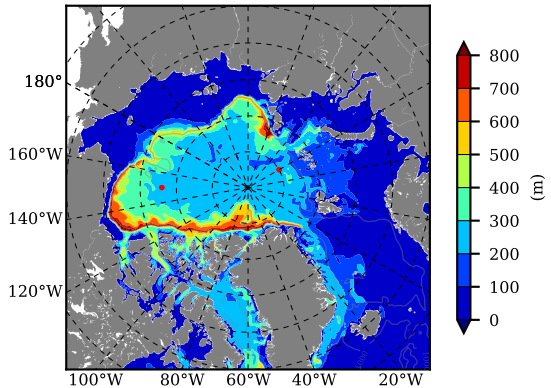

BCTGE28 AW Max Temp over 2002

AW Max Temp from PHC 3.0

BCTGE28 AW Max Temp depth

AW Max Temp depth from PHC 3.0