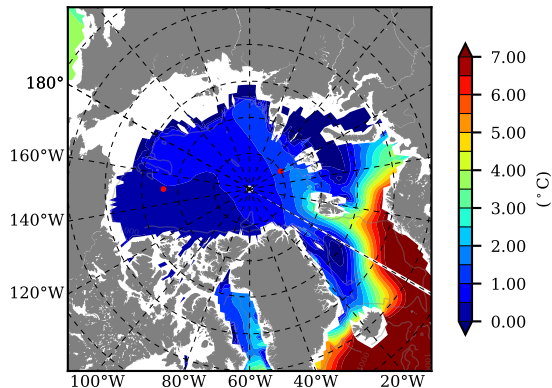

BCTGE28 AW Max Temp over 2003

AW Max Temp from PHC 3.0

BCTGE28 AW Max Temp depth

AW Max Temp depth from PHC 3.0