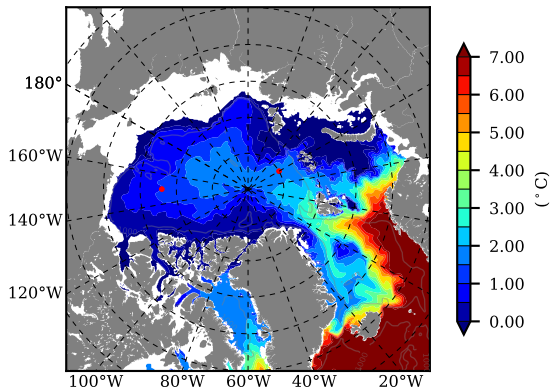

BCTGE28 AW Max Temp over 2003

AW Max Temp from PHC 3.0

BCTGE28 AW Max Temp depth

AW Max Temp depth from PHC 3.0