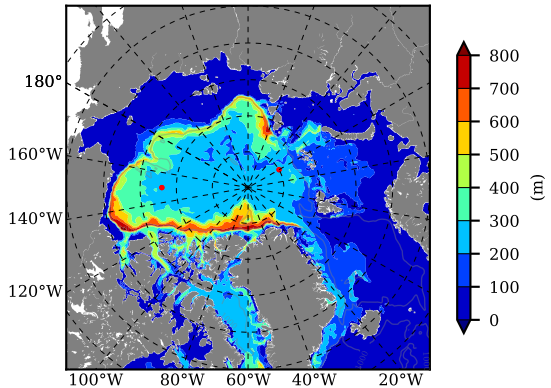

BCTGE28 AW Max Temp over 2003

AW Max Temp from PHC 3.0

BCTGE28 AW Max Temp depth

AW Max Temp depth from PHC 3.0