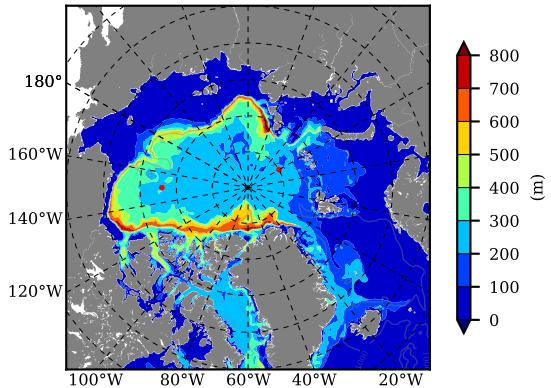

BCTGE28 AW Max Temp over 2004

AW Max Temp from PHC 3.0

BCTGE28 AW Max Temp depth

AW Max Temp depth from PHC 3.0