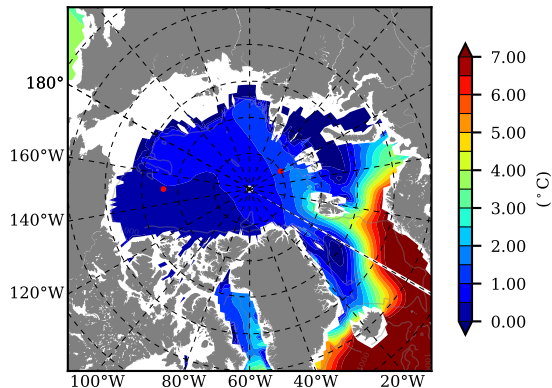

BCTGE28 AW Max Temp over 2004

AW Max Temp from PHC 3.0

BCTGE28 AW Max Temp depth

AW Max Temp depth from PHC 3.0