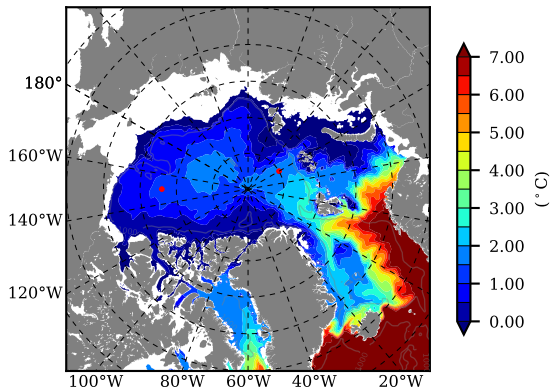

BCTGE28 AW Max Temp over 2004

AW Max Temp from PHC 3.0

BCTGE28 AW Max Temp depth

AW Max Temp depth from PHC 3.0