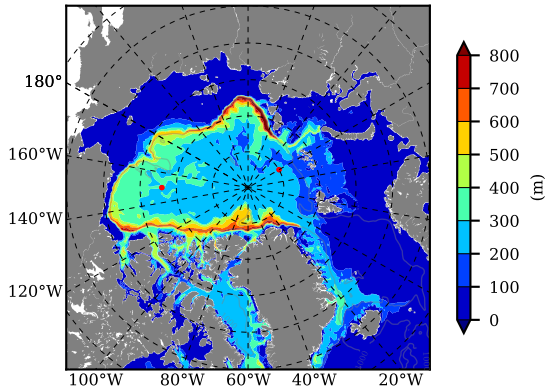

BCTGE28 AW Max Temp over 2005

AW Max Temp from PHC 3.0

BCTGE28 AW Max Temp depth

AW Max Temp depth from PHC 3.0