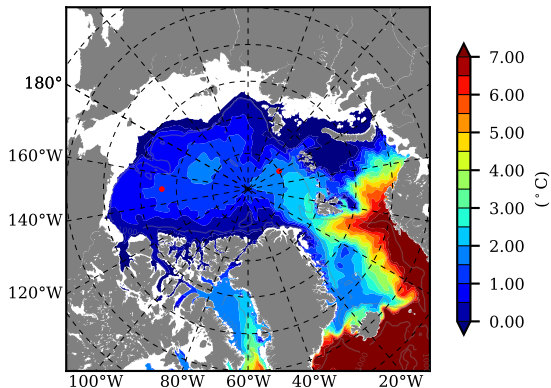

BCTGE28 AW Max Temp over 2005

AW Max Temp from PHC 3.0

BCTGE28 AW Max Temp depth

AW Max Temp depth from PHC 3.0