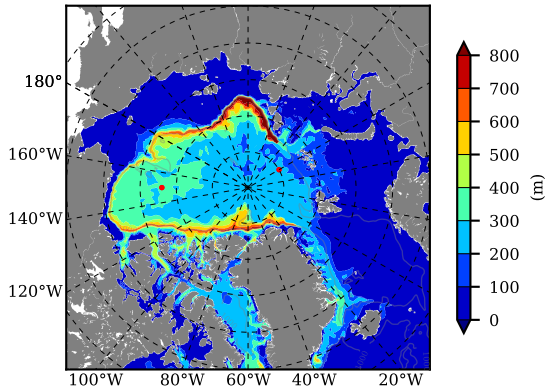

BCTGE28 AW Max Temp over 2006

AW Max Temp from PHC 3.0

BCTGE28 AW Max Temp depth

AW Max Temp depth from PHC 3.0