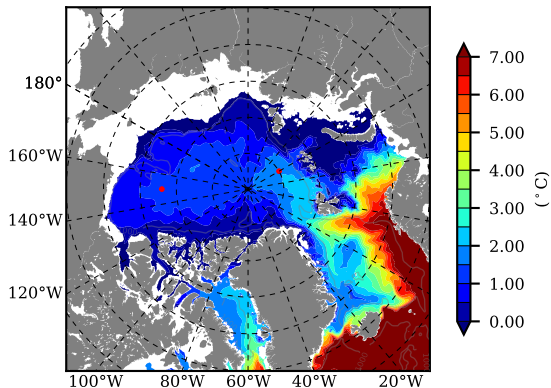

BCTGE28 AW Max Temp over 2006

AW Max Temp from PHC 3.0

BCTGE28 AW Max Temp depth

AW Max Temp depth from PHC 3.0