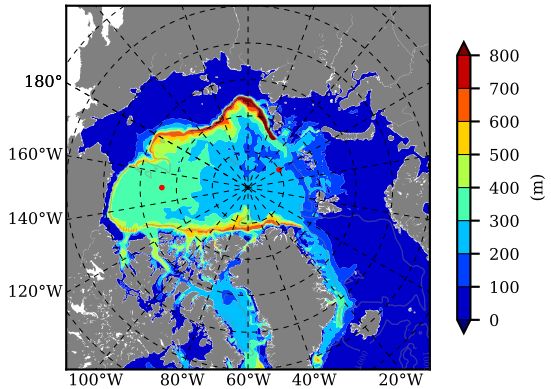

BCTGE28 AW Max Temp over 2007

AW Max Temp from PHC 3.0

BCTGE28 AW Max Temp depth

AW Max Temp depth from PHC 3.0