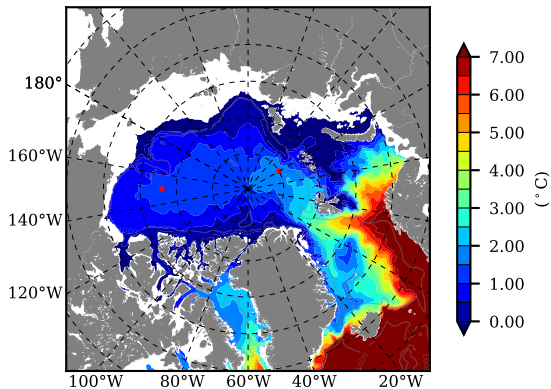

BCTGE28 AW Max Temp over 2007

AW Max Temp from PHC 3.0

BCTGE28 AW Max Temp depth

AW Max Temp depth from PHC 3.0