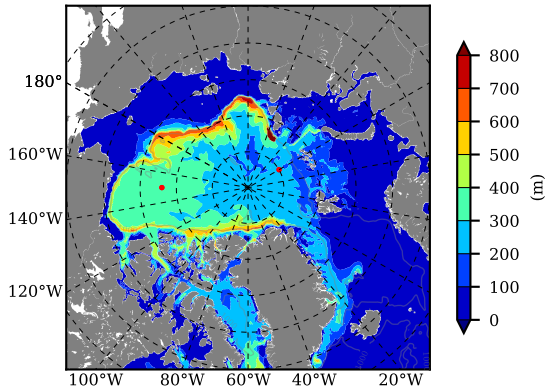

BCTGE28 AW Max Temp over
2008

AW Max Temp from
PHC 3.0

BCTGE28 AW Max Temp depth

AW Max Temp depth from
PHC 3.0