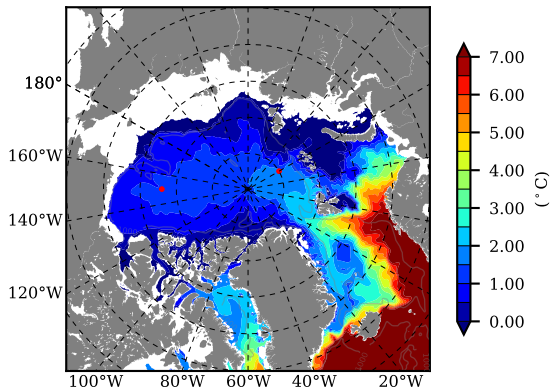

BCTGE28 AW Max Temp over
2008

AW Max Temp from
PHC 3.0

BCTGE28 AW Max Temp depth

AW Max Temp depth from
PHC 3.0