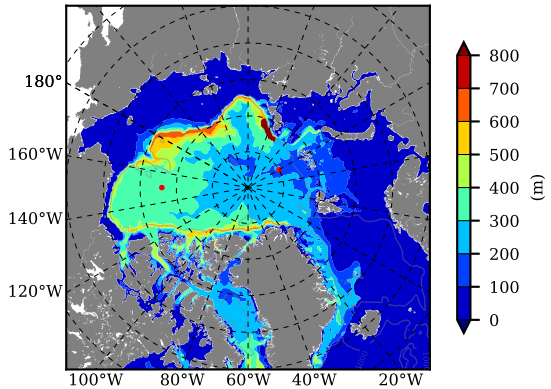

BCTGE28 AW Max Temp over 2009

AW Max Temp from PHC 3.0

BCTGE28 AW Max Temp depth

AW Max Temp depth from PHC 3.0