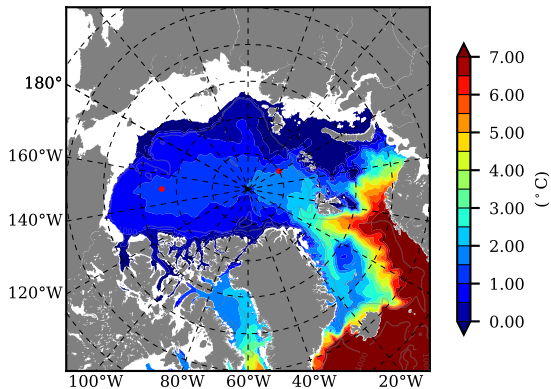

BCTGE28 AW Max Temp over 2009

AW Max Temp from PHC 3.0

BCTGE28 AW Max Temp depth

AW Max Temp depth from PHC 3.0