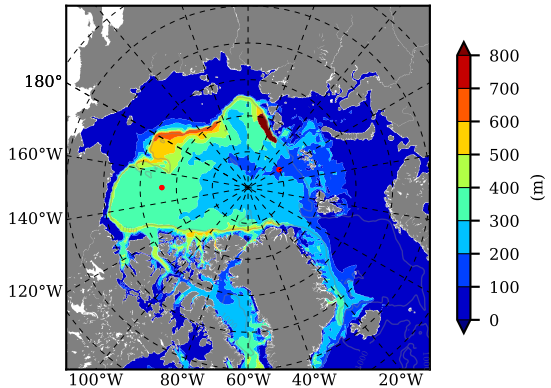

BCTGE28 AW Max Temp over 2010

AW Max Temp from PHC 3.0

BCTGE28 AW Max Temp depth

AW Max Temp depth from PHC 3.0