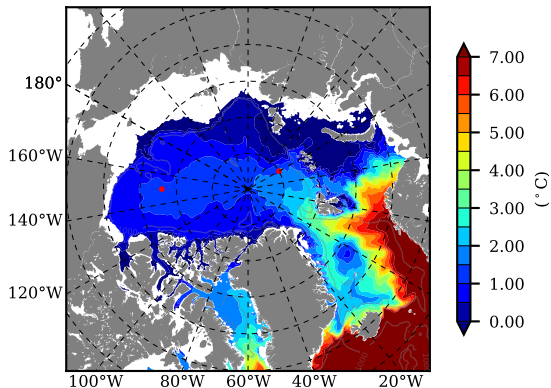

BCTGE28 AW Max Temp over 2010

AW Max Temp from PHC 3.0

BCTGE28 AW Max Temp depth

AW Max Temp depth from PHC 3.0