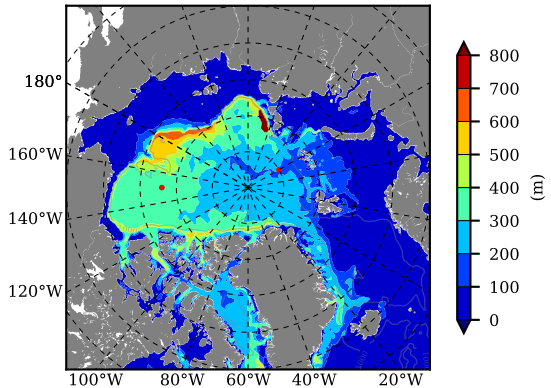

BCTGE28 AW Max Temp over 2011

AW Max Temp from PHC 3.0

BCTGE28 AW Max Temp depth

AW Max Temp depth from PHC 3.0