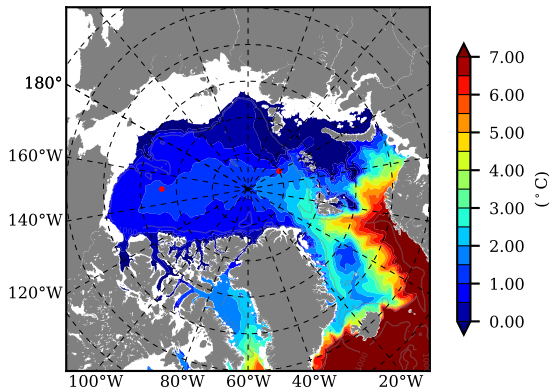

BCTGE28 AW Max Temp over 2011

AW Max Temp from PHC 3.0

BCTGE28 AW Max Temp depth

AW Max Temp depth from PHC 3.0