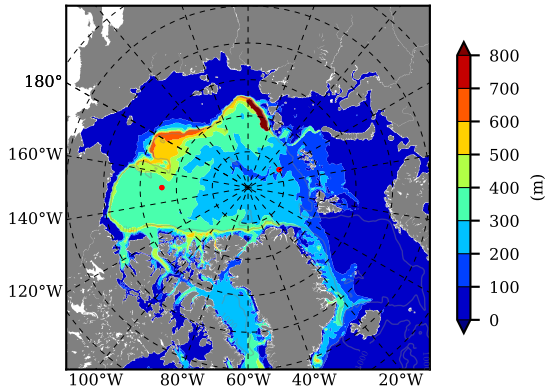

BCTGE28 AW Max Temp over 2012

AW Max Temp from PHC 3.0

BCTGE28 AW Max Temp depth

AW Max Temp depth from PHC 3.0