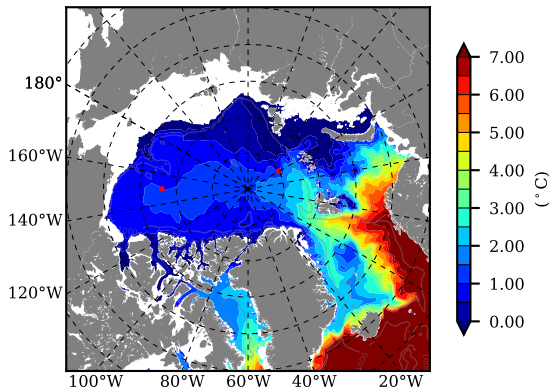

BCTGE28 AW Max Temp over 2012

AW Max Temp from PHC 3.0

BCTGE28 AW Max Temp depth

AW Max Temp depth from PHC 3.0