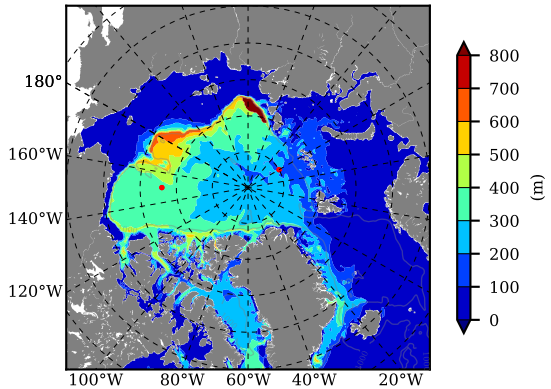

BCTGE28 AW Max Temp over
2013

AW Max Temp from
PHC 3.0

BCTGE28 AW Max Temp depth

AW Max Temp depth from
PHC 3.0