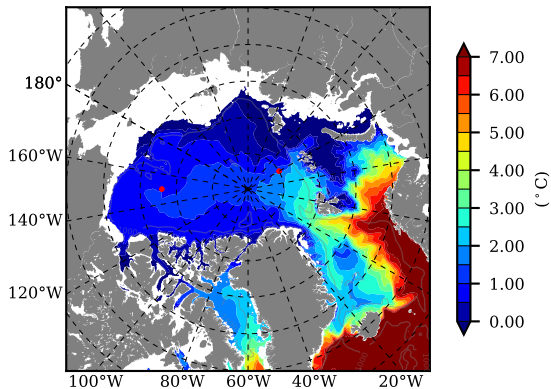

BCTGE28 AW Max Temp over
2013

AW Max Temp from
PHC 3.0

BCTGE28 AW Max Temp depth

AW Max Temp depth from
PHC 3.0