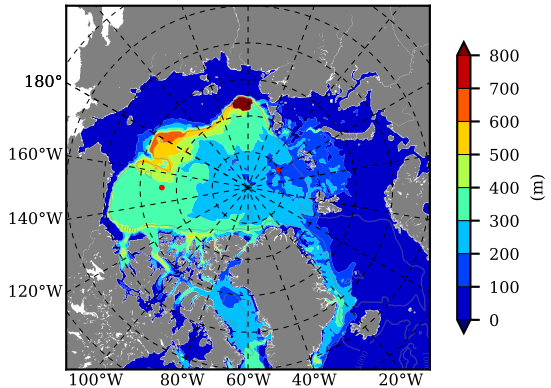

BCTGE28 AW Max Temp over 2014

AW Max Temp from PHC 3.0

BCTGE28 AW Max Temp depth

AW Max Temp depth from PHC 3.0