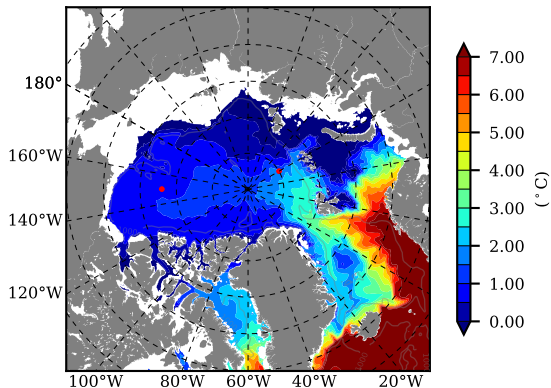

BCTGE28 AW Max Temp over 2014

AW Max Temp from PHC 3.0

BCTGE28 AW Max Temp depth

AW Max Temp depth from PHC 3.0