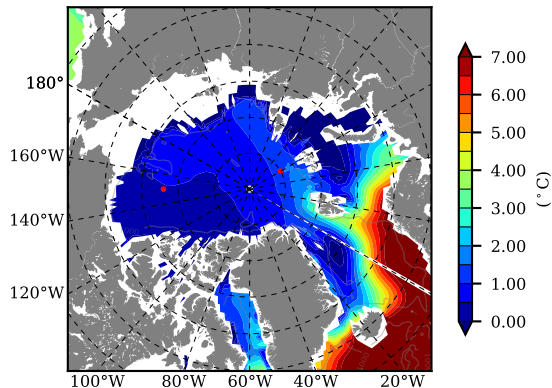

BCTGE28 AW Max Temp over 2014

AW Max Temp from PHC 3.0

BCTGE28 AW Max Temp depth

AW Max Temp depth from PHC 3.0