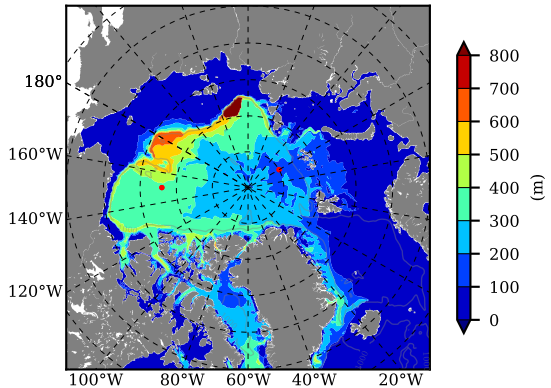

BCTGE28 AW Max Temp over 2015

AW Max Temp from PHC 3.0

BCTGE28 AW Max Temp depth

AW Max Temp depth from PHC 3.0