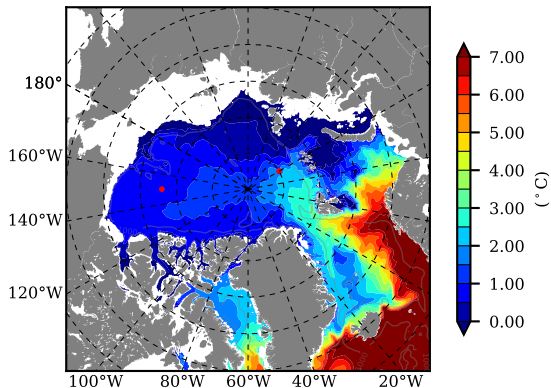

BCTGE28 AW Max Temp over 2015

AW Max Temp from PHC 3.0

BCTGE28 AW Max Temp depth

AW Max Temp depth from PHC 3.0