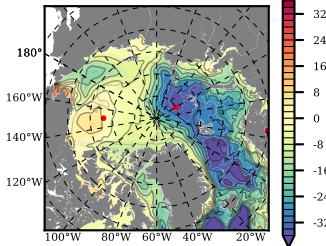

BCTGE28 mean FWC (m) over 1979

Mean FWC (m) from BG Obs Sys. (Proshutinsky et al. GRL2018) over year 2003-2017

Mean FWC (m) from Init State

BCTGE28 mean SSH anomaly

Mean DOT from Armitage et al. 2017 2003-2014