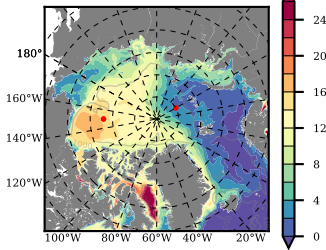

BCTGE28 mean FWC (m) over 1979

Mean FWC (m) from BG Obs Sys. (Proshutinsky et al. GRL2018) over year 2003-2017

Mean FWC (m) from Init State

BCTGE28 mean SSH anomaly

Mean DOT from Armitage et al. 2017 2003-2014