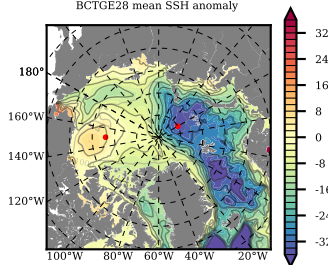

BCTGE28 mean FWC (m) over 1980

Mean FWC (m) from BG Obs Sys. (Proshutinsky et al. GRL2018) over year 2003-2017

Mean FWC (m) from Init State

BCTGE28 mean SSH anomaly

Mean DOT from Armitage et al. 2017 2003-2014