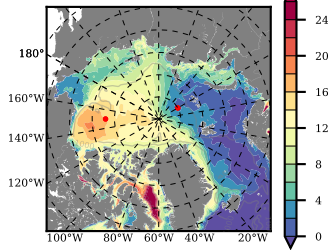

BCTGE28 mean FWC (m) over 1980

Mean FWC (m) from BG Obs Sys. (Proshutinsky et al. GRL2018) over year 2003-2017

Mean FWC (m) from Init State

BCTGE28 mean SSH anomaly

Mean DOT from Armitage et al. 2017 2003-2014