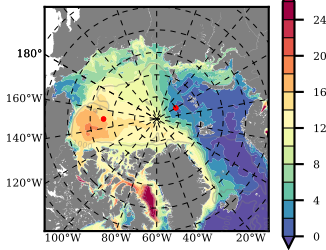

BCTGE28 mean FWC (m) over 1981

Mean FWC (m) from BG Obs Sys. (Proshutinsky et al. GRL2018) over year 2003-2017

Mean FWC (m) from Init State

BCTGE28 mean SSH anomaly

Mean DOT from Armitage et al. 2017 2003-2014