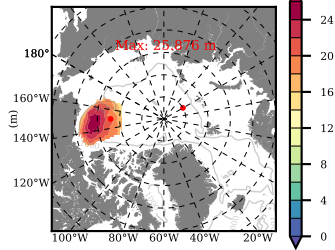

BCTGE28 mean FWC (m) over 1981

Mean FWC (m) from BG Obs Sys. (Proshutinsky et al. GRL2018) over year 2003-2017

Mean FWC (m) from Init State

BCTGE28 mean SSH anomaly

Mean DOT from Armitage et al. 2017 2003-2014