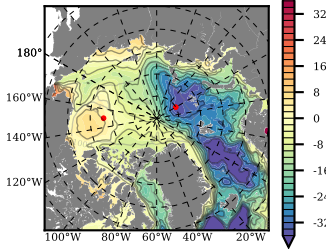

BCTGE28 mean FWC (m) over 1981

Mean FWC (m) from BG Obs Sys. (Proshutinsky et al. GRL2018) over year 2003-2017

Mean FWC (m) from Init State

BCTGE28 mean SSH anomaly

Mean DOT from Armitage et al. 2017 2003-2014