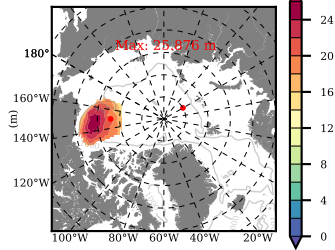

BCTGE28 mean FWC (m) over 1982

Mean FWC (m) from BG Obs Sys. (Proshutinsky et al. GRL2018) over year 2003-2017

Mean FWC (m) from Init State

BCTGE28 mean SSH anomaly

Mean DOT from Armitage et al. 2017 2003-2014