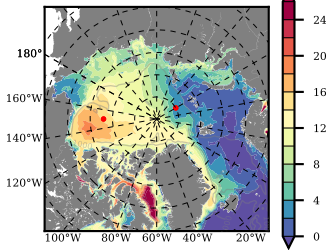

BCTGE28 mean FWC (m) over 1982

Mean FWC (m) from BG Obs Sys. (Proshutinsky et al. GRL2018) over year 2003-2017

Mean FWC (m) from Init State

BCTGE28 mean SSH anomaly

Mean DOT from Armitage et al. 2017 2003-2014