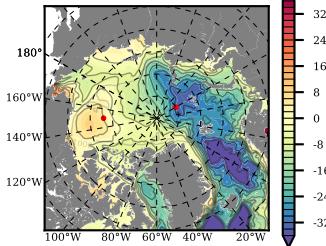

BCTGE28 mean FWC (m) over 1982

Mean FWC (m) from BG Obs Sys. (Proshutinsky et al. GRL2018) over year 2003-2017

Mean FWC (m) from Init State

BCTGE28 mean SSH anomaly

Mean DOT from Armitage et al. 2017 2003-2014