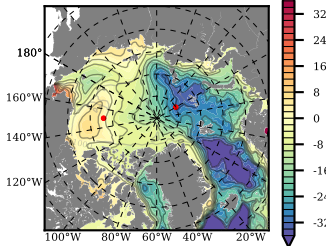

BCTGE28 mean FWC (m) over 1983

Mean FWC (m) from BG Obs Sys. (Proshutinsky et al. GRL2018) over year 2003-2017

Mean FWC (m) from Init State

BCTGE28 mean SSH anomaly

Mean DOT from Armitage et al. 2017 2003-2014