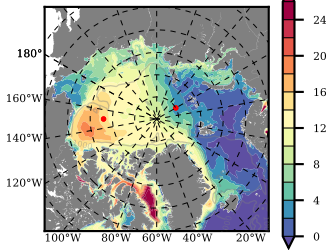

BCTGE28 mean FWC (m) over 1983

Mean FWC (m) from BG Obs Sys. (Proshutinsky et al. GRL2018) over year 2003-2017

Mean FWC (m) from Init State

BCTGE28 mean SSH anomaly

Mean DOT from Armitage et al. 2017 2003-2014