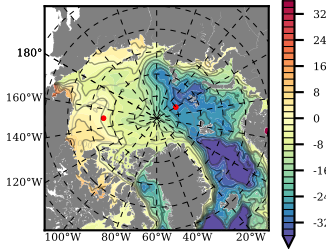

BCTGE28 mean FWC (m) over 1984

Mean FWC (m) from BG Obs Sys. (Proshutinsky et al. GRL2018) over year 2003-2017

Mean FWC (m) from Init State

BCTGE28 mean SSH anomaly

Mean DOT from Armitage et al. 2017 2003-2014