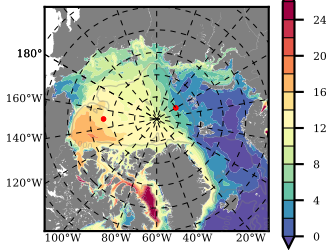

BCTGE28 mean FWC (m) over 1984

Mean FWC (m) from BG Obs Sys. (Proshutinsky et al. GRL2018) over year 2003-2017

Mean FWC (m) from Init State

BCTGE28 mean SSH anomaly

Mean DOT from Armitage et al. 2017 2003-2014