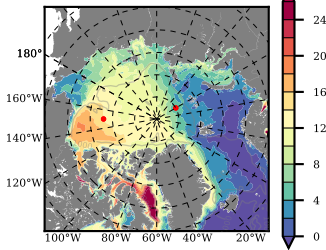

BCTGE28 mean FWC (m) over 1985

Mean FWC (m) from BG Obs Sys. (Proshutinsky et al. GRL2018) over year 2003-2017

Mean FWC (m) from Init State

BCTGE28 mean SSH anomaly

Mean DOT from Armitage et al. 2017 2003-2014