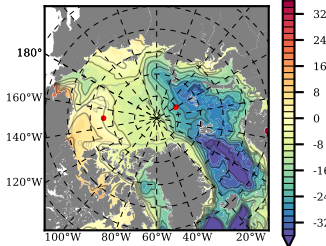

BCTGE28 mean FWC (m) over 1985

Mean FWC (m) from BG Obs Sys. (Proshutinsky et al. GRL2018) over year 2003-2017

Mean FWC (m) from Init State

BCTGE28 mean SSH anomaly

Mean DOT from Armitage et al. 2017 2003-2014