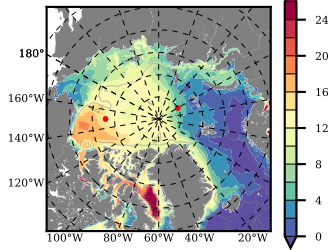

BCTGE28 mean FWC (m) over 1986

Mean FWC (m) from BG Obs Sys. (Proshutinsky et al. GRL2018) over year 2003-2017

Mean FWC (m) from Init State

BCTGE28 mean SSH anomaly

Mean DOT from Armitage et al. 2017 2003-2014