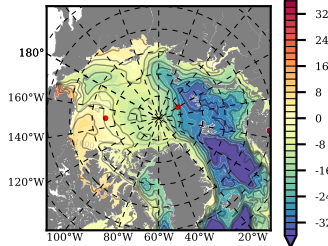

BCTGE28 mean FWC (m) over 1986

Mean FWC (m) from BG Obs Sys. (Proshutinsky et al. GRL2018) over year 2003-2017

Mean FWC (m) from Init State

BCTGE28 mean SSH anomaly

Mean DOT from Armitage et al. 2017 2003-2014