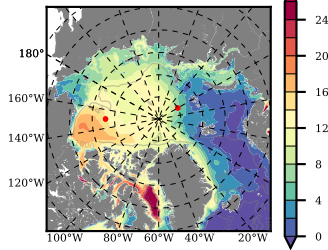

BCTGE28 mean FWC (m) over 1987

Mean FWC (m) from BG Obs Sys. (Proshutinsky et al. GRL2018) over year 2003-2017

Mean FWC (m) from Init State

BCTGE28 mean SSH anomaly

Mean DOT from Armitage et al. 2017 2003-2014