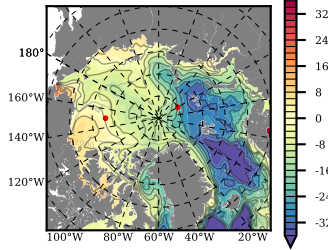

BCTGE28 mean FWC (m) over 1987

Mean FWC (m) from BG Obs Sys. (Proshutinsky et al. GRL2018) over year 2003-2017

Mean FWC (m) from Init State

BCTGE28 mean SSH anomaly

Mean DOT from Armitage et al. 2017 2003-2014