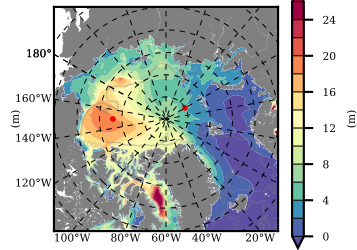

BCTGE28 mean FWC (m) over 1988

Mean FWC (m) from BG Obs Sys. (Proshutinsky et al. GRL2018) over year 2003-2017

Mean FWC (m) from Init State

BCTGE28 mean SSH anomaly

Mean DOT from Armitage et al. 2017 2003-2014