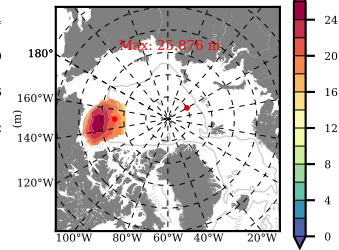

BCTGE28 mean FWC (m) over 1988

Mean FWC (m) from BG Obs Sys. (Proshutinsky et al. GRL2018) over year 2003-2017

Mean FWC (m) from Init State

BCTGE28 mean SSH anomaly

Mean DOT from Armitage et al. 2017 2003-2014