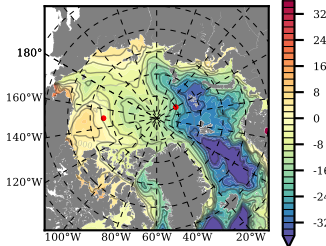

BCTGE28 mean FWC (m) over 1988

Mean FWC (m) from BG Obs Sys. (Proshutinsky et al. GRL2018) over year 2003-2017

Mean FWC (m) from Init State

BCTGE28 mean SSH anomaly

Mean DOT from Armitage et al. 2017 2003-2014