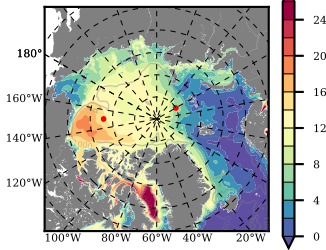

BCTGE28 mean FWC (m) over 1988

Mean FWC (m) from BG Obs Sys. (Proshutinsky et al. GRL2018) over year 2003-2017

Mean FWC (m) from Init State

BCTGE28 mean SSH anomaly

Mean DOT from Armitage et al. 2017 2003-2014