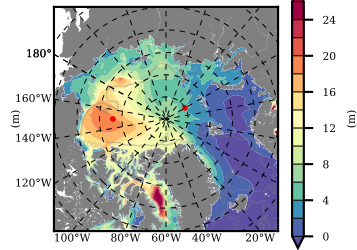

BCTGE28 mean FWC (m) over 1989

Mean FWC (m) from BG Obs Sys. (Proshutinsky et al. GRL2018) over year 2003-2017

Mean FWC (m) from Init State

BCTGE28 mean SSH anomaly

Mean DOT from Armitage et al. 2017 2003-2014