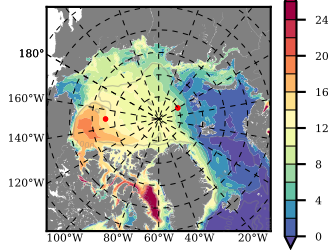

BCTGE28 mean FWC (m) over 1989

Mean FWC (m) from BG Obs Sys. (Proshutinsky et al. GRL2018) over year 2003-2017

Mean FWC (m) from Init State

BCTGE28 mean SSH anomaly

Mean DOT from Armitage et al. 2017 2003-2014