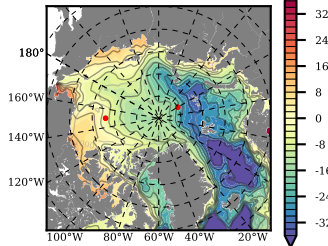

BCTGE28 mean FWC (m) over 1989

Mean FWC (m) from BG Obs Sys. (Proshutinsky et al. GRL2018) over year 2003-2017

Mean FWC (m) from Init State

BCTGE28 mean SSH anomaly

Mean DOT from Armitage et al. 2017 2003-2014