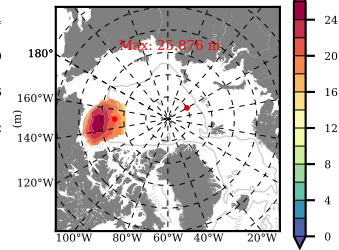

BCTGE28 mean FWC (m) over 1989

Mean FWC (m) from BG Obs Sys. (Proshutinsky et al. GRL2018) over year 2003-2017

Mean FWC (m) from Init State

BCTGE28 mean SSH anomaly

Mean DOT from Armitage et al. 2017 2003-2014