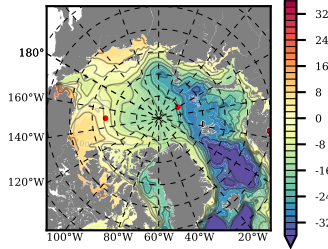

BCTGE28 mean FWC (m) over 1990

Mean FWC (m) from BG Obs Sys. (Proshutinsky et al. GRL2018) over year 2003-2017

Mean FWC (m) from Init State

BCTGE28 mean SSH anomaly

Mean DOT from Armitage et al. 2017 2003-2014