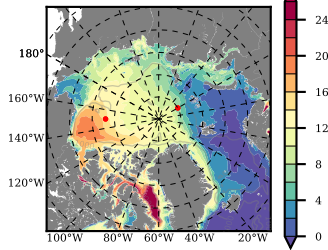

BCTGE28 mean FWC (m) over 1990

Mean FWC (m) from BG Obs Sys. (Proshutinsky et al. GRL2018) over year 2003-2017

Mean FWC (m) from Init State

BCTGE28 mean SSH anomaly

Mean DOT from Armitage et al. 2017 2003-2014