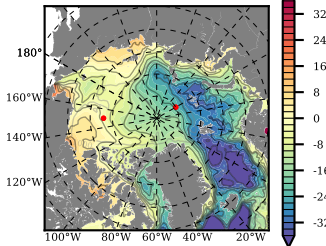

BCTGE28 mean FWC (m) over 1991

Mean FWC (m) from BG Obs Sys. (Proshutinsky et al. GRL2018) over year 2003-2017

Mean FWC (m) from Init State

BCTGE28 mean SSH anomaly

Mean DOT from Armitage et al. 2017 2003-2014