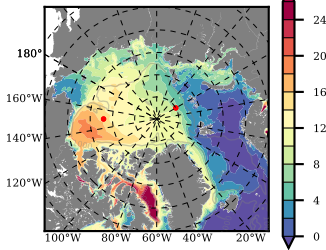

BCTGE28 mean FWC (m) over 1991

Mean FWC (m) from BG Obs Sys. (Proshutinsky et al. GRL2018) over year 2003-2017

Mean FWC (m) from Init State

BCTGE28 mean SSH anomaly

Mean DOT from Armitage et al. 2017 2003-2014