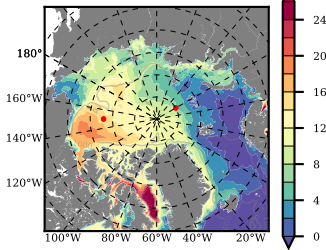

BCTGE28 mean FWC (m) over 1992

Mean FWC (m) from BG Obs Sys. (Proshutinsky et al. GRL2018) over year 2003-2017

Mean FWC (m) from Init State

BCTGE28 mean SSH anomaly

Mean DOT from Armitage et al. 2017 2003-2014