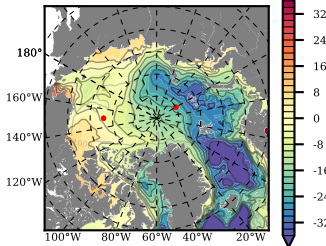

BCTGE28 mean FWC (m) over 1992

Mean FWC (m) from BG Obs Sys. (Proshutinsky et al. GRL2018) over year 2003-2017

Mean FWC (m) from Init State

BCTGE28 mean SSH anomaly

Mean DOT from Armitage et al. 2017 2003-2014