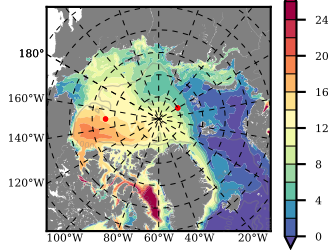

BCTGE28 mean FWC (m) over 1993

Mean FWC (m) from BG Obs Sys. (Proshutinsky et al. GRL2018) over year 2003-2017

Mean FWC (m) from Init State

BCTGE28 mean SSH anomaly

Mean DOT from Armitage et al. 2017 2003-2014