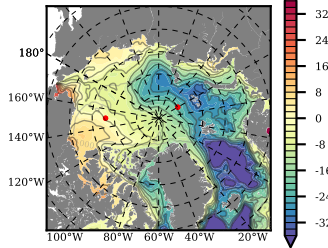

BCTGE28 mean FWC (m) over 1993

Mean FWC (m) from BG Obs Sys. (Proshutinsky et al. GRL2018) over year 2003-2017

Mean FWC (m) from Init State

BCTGE28 mean SSH anomaly

Mean DOT from Armitage et al. 2017 2003-2014