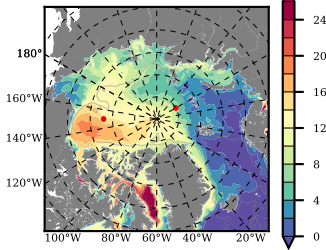

BCTGE28 mean FWC (m) over 1994

Mean FWC (m) from BG Obs Sys. (Proshutinsky et al. GRL2018) over year 2003-2017

Mean FWC (m) from Init State

BCTGE28 mean SSH anomaly

Mean DOT from Armitage et al. 2017 2003-2014