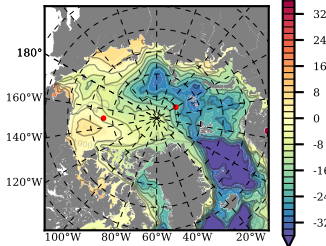

BCTGE28 mean FWC (m) over 1994

Mean FWC (m) from BG Obs Sys. (Proshutinsky et al. GRL2018) over year 2003-2017

Mean FWC (m) from Init State

BCTGE28 mean SSH anomaly

Mean DOT from Armitage et al. 2017 2003-2014