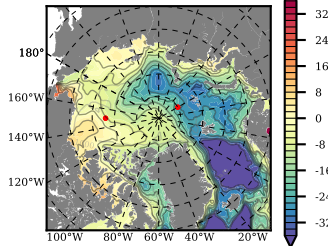

BCTGE28 mean FWC (m) over 1995

Mean FWC (m) from BG Obs Sys. (Proshutinsky et al. GRL2018) over year 2003-2017

Mean FWC (m) from Init State

BCTGE28 mean SSH anomaly

Mean DOT from Armitage et al. 2017 2003-2014