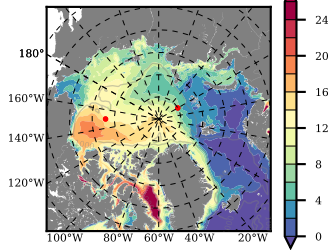

BCTGE28 mean FWC (m) over 1995

Mean FWC (m) from BG Obs Sys. (Proshutinsky et al. GRL2018) over year 2003-2017

Mean FWC (m) from Init State

BCTGE28 mean SSH anomaly

Mean DOT from Armitage et al. 2017 2003-2014