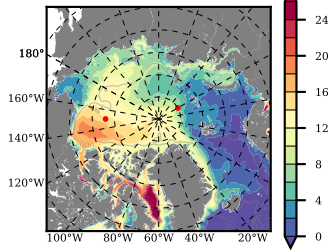

BCTGE28 mean FWC (m) over 1996

Mean FWC (m) from BG Obs Sys. (Proshutinsky et al. GRL2018) over year 2003-2017

Mean FWC (m) from Init State

BCTGE28 mean SSH anomaly

Mean DOT from Armitage et al. 2017 2003-2014