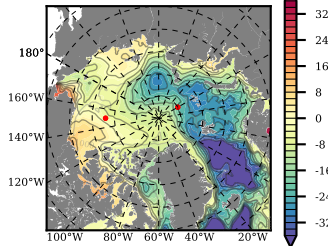

BCTGE28 mean FWC (m) over 1996

Mean FWC (m) from BG Obs Sys. (Proshutinsky et al. GRL2018) over year 2003-2017

Mean FWC (m) from Init State

BCTGE28 mean SSH anomaly

Mean DOT from Armitage et al. 2017 2003-2014