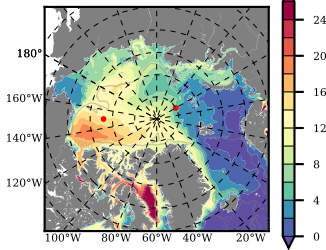

BCTGE28 mean FWC (m) over 1997

Mean FWC (m) from BG Obs Sys. (Proshutinsky et al. GRL2018) over year 2003-2017

Mean FWC (m) from Init State

BCTGE28 mean SSH anomaly

Mean DOT from Armitage et al. 2017 2003-2014