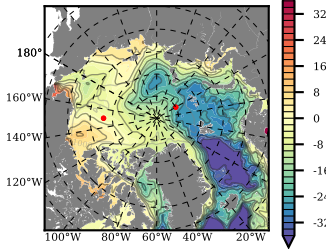

BCTGE28 mean FWC (m) over 1997

Mean FWC (m) from BG Obs Sys. (Proshutinsky et al. GRL2018) over year 2003-2017

Mean FWC (m) from Init State

BCTGE28 mean SSH anomaly

Mean DOT from Armitage et al. 2017 2003-2014