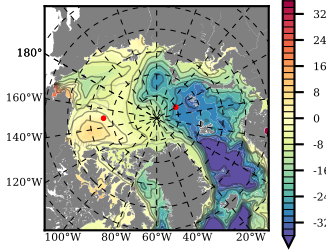

BCTGE28 mean FWC (m) over 1998

Mean FWC (m) from BG Obs Sys. (Proshutinsky et al. GRL2018) over year 2003-2017

Mean FWC (m) from Init State

BCTGE28 mean SSH anomaly

Mean DOT from Armitage et al. 2017 2003-2014