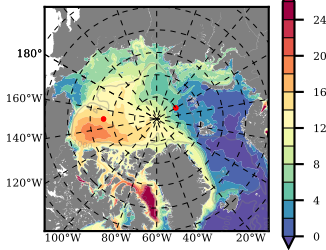

BCTGE28 mean FWC (m) over 1998

Mean FWC (m) from BG Obs Sys. (Proshutinsky et al. GRL2018) over year 2003-2017

Mean FWC (m) from Init State

BCTGE28 mean SSH anomaly

Mean DOT from Armitage et al. 2017 2003-2014