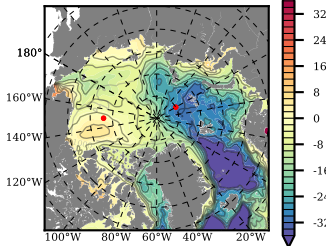

BCTGE28 mean FWC (m) over 1999

Mean FWC (m) from BG Obs Sys. (Proshutinsky et al. GRL2018) over year 2003-2017

Mean FWC (m) from Init State

BCTGE28 mean SSH anomaly

Mean DOT from Armitage et al. 2017 2003-2014