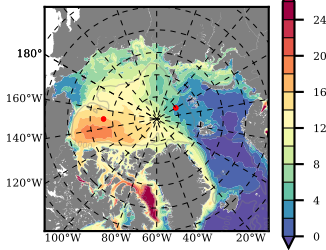

BCTGE28 mean FWC (m) over 1999

Mean FWC (m) from BG Obs Sys. (Proshutinsky et al. GRL2018) over year 2003-2017

Mean FWC (m) from Init State

BCTGE28 mean SSH anomaly

Mean DOT from Armitage et al. 2017 2003-2014