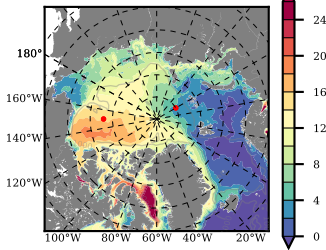

BCTGE28 mean FWC (m) over 2000

Mean FWC (m) from BG Obs Sys. (Proshutinsky et al. GRL2018) over year 2003-2017

Mean FWC (m) from Init State

BCTGE28 mean SSH anomaly

Mean DOT from Armitage et al. 2017 2003-2014