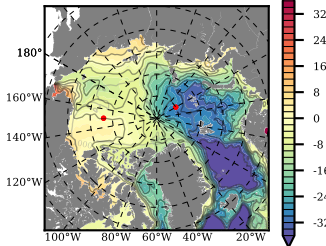

BCTGE28 mean FWC (m) over 2000

Mean FWC (m) from BG Obs Sys. (Proshutinsky et al. GRL2018) over year 2003-2017

Mean FWC (m) from Init State

BCTGE28 mean SSH anomaly

Mean DOT from Armitage et al. 2017 2003-2014