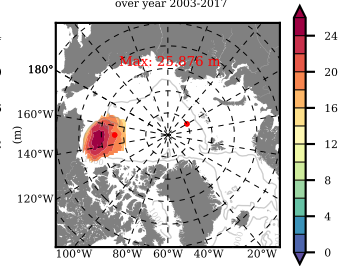

BCTGE28 mean FWC (m) over 2001

Mean FWC (m) from BG Obs Sys. (Proshutinsky et al. GRL2018) over year 2003-2017

Mean FWC (m) from Init State

BCTGE28 mean SSH anomaly

Mean DOT from Armitage et al. 2017 2003-2014