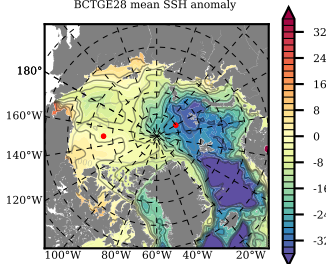

BCTGE28 mean FWC (m) over 2001

Mean FWC (m) from BG Obs Sys. (Proshutinsky et al. GRL2018) over year 2003-2017

Mean FWC (m) from Init State

BCTGE28 mean SSH anomaly

Mean DOT from Armitage et al. 2017 2003-2014