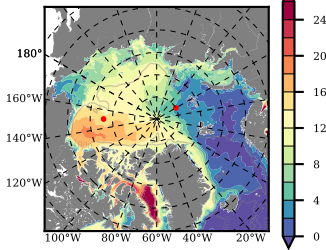

BCTGE28 mean FWC (m) over 2001

Mean FWC (m) from BG Obs Sys. (Proshutinsky et al. GRL2018) over year 2003-2017

Mean FWC (m) from Init State

BCTGE28 mean SSH anomaly

Mean DOT from Armitage et al. 2017 2003-2014