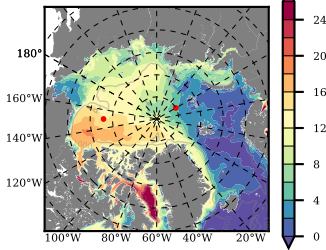

BCTGE28 mean FWC (m) over 2002

Mean FWC (m) from BG Obs Sys. (Proshutinsky et al. GRL2018) over year 2003-2017

Mean FWC (m) from Init State

BCTGE28 mean SSH anomaly

Mean DOT from Armitage et al. 2017 2003-2014