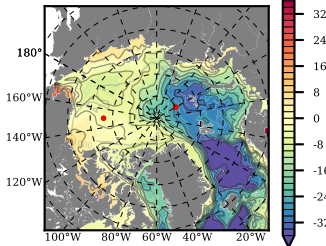

BCTGE28 mean FWC (m) over 2002

Mean FWC (m) from BG Obs Sys. (Proshutinsky et al. GRL2018) over year 2003-2017

Mean FWC (m) from Init State

BCTGE28 mean SSH anomaly

Mean DOT from Armitage et al. 2017 2003-2014