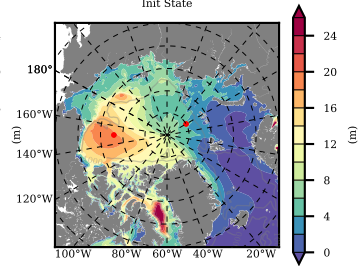

BCTGE28 mean FWC (m) over 2003

Mean FWC (m) from BG Obs Sys. (Proshutinsky et al. GRL2018) over year 2003

Mean FWC (m) from Init State

BCTGE28 mean SSH anomaly

Mean DOT from Armitage et al. 2017 2003