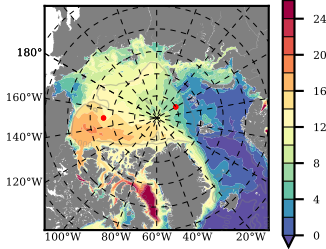

BCTGE28 mean FWC (m) over 2003

Mean FWC (m) from BG Obs Sys. (Proshutinsky et al. GRL2018) over year 2003

Mean FWC (m) from Init State

BCTGE28 mean SSH anomaly

Mean DOT from Armitage et al. 2017 2003