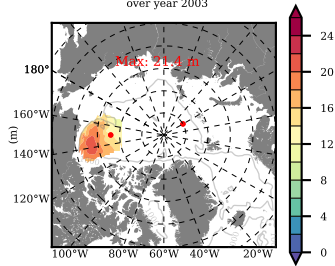

BCTGE28 mean FWC (m) over 2003

Mean FWC (m) from BG Obs Sys. (Proshutinsky et al. GRL2018) over year 2003

Mean FWC (m) from Init State

BCTGE28 mean SSH anomaly

Mean DOT from Armitage et al. 2017 2003