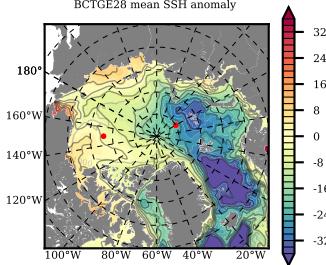

BCTGE28 mean FWC (m) over 2003

Mean FWC (m) from BG Obs Sys. (Proshutinsky et al. GRL2018) over year 2003

Mean FWC (m) from Init State

BCTGE28 mean SSH anomaly

Mean DOT from Armitage et al. 2017 2003