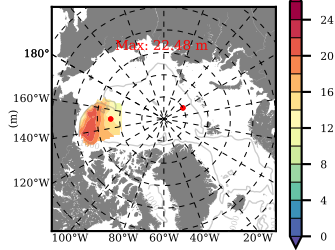

BCTGE28 mean FWC (m) over 2004

Mean FWC (m) from BG Obs Sys. (Proshutinsky et al. GRL2018) over year 2004

Mean FWC (m) from Init State

BCTGE28 mean SSH anomaly

Mean DOT from Armitage et al. 2017 2004