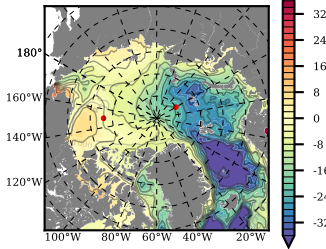

BCTGE28 mean FWC (m) over 2004

Mean FWC (m) from BG Obs Sys. (Proshutinsky et al. GRL2018) over year 2004

Mean FWC (m) from Init State

BCTGE28 mean SSH anomaly

Mean DOT from Armitage et al. 2017 2004