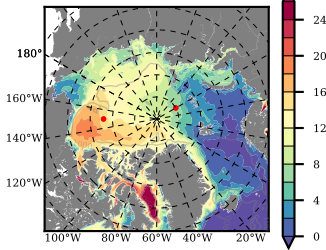

BCTGE28 mean FWC (m) over 2004

Mean FWC (m) from BG Obs Sys. (Proshutinsky et al. GRL2018) over year 2004

Mean FWC (m) from Init State

BCTGE28 mean SSH anomaly

Mean DOT from Armitage et al. 2017 2004