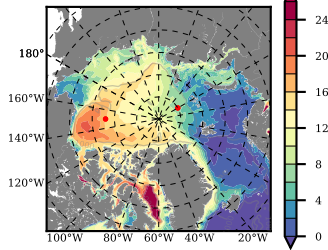

BCTGE28 mean FWC (m) over 2005

Mean FWC (m) from BG Obs Sys. (Proshutinsky et al. GRL2018) over year 2005

Mean FWC (m) from Init State

BCTGE28 mean SSH anomaly

Mean DOT from Armitage et al. 2017 2005