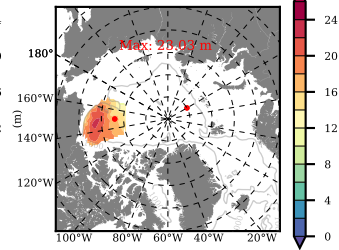

BCTGE28 mean FWC (m) over 2005

Mean FWC (m) from BG Obs Sys. (Proshutinsky et al. GRL2018) over year 2005

Mean FWC (m) from Init State

BCTGE28 mean SSH anomaly

Mean DOT from Armitage et al. 2017 2005