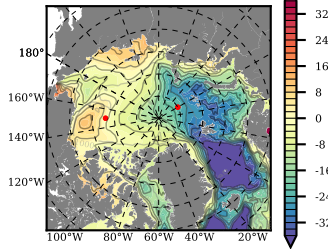

BCTGE28 mean FWC (m) over 2005

Mean FWC (m) from BG Obs Sys. (Proshutinsky et al. GRL2018) over year 2005

Mean FWC (m) from Init State

BCTGE28 mean SSH anomaly

Mean DOT from Armitage et al. 2017 2005