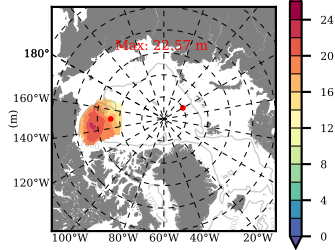

BCTGE28 mean FWC (m) over 2006

Mean FWC (m) from BG Obs Sys. (Proshutinsky et al. GRL2018) over year 2006

Mean FWC (m) from Init State

BCTGE28 mean SSH anomaly

Mean DOT from Armitage et al. 2017 2006