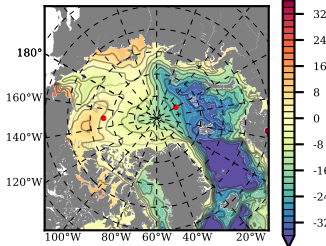

BCTGE28 mean FWC (m) over 2006

Mean FWC (m) from BG Obs Sys. (Proshutinsky et al. GRL2018) over year 2006

Mean FWC (m) from Init State

BCTGE28 mean SSH anomaly

Mean DOT from Armitage et al. 2017 2006