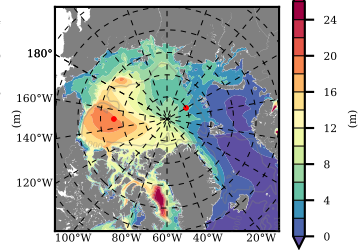

BCTGE28 mean FWC (m) over 2006

Mean FWC (m) from BG Obs Sys. (Proshutinsky et al. GRL2018) over year 2006

Mean FWC (m) from Init State

BCTGE28 mean SSH anomaly

Mean DOT from Armitage et al. 2017 2006