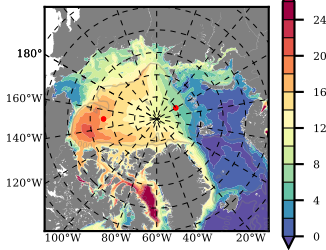

BCTGE28 mean FWC (m) over 2006

Mean FWC (m) from BG Obs Sys. (Proshutinsky et al. GRL2018) over year 2006

Mean FWC (m) from Init State

BCTGE28 mean SSH anomaly

Mean DOT from Armitage et al. 2017 2006