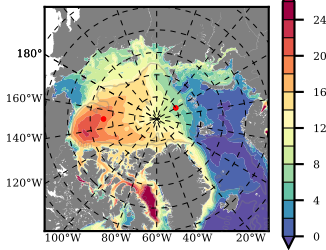

BCTGE28 mean FWC (m) over 2007

Mean FWC (m) from BG Obs Sys. (Proshutinsky et al. GRL2018) over year 2007

Mean FWC (m) from Init State

BCTGE28 mean SSH anomaly

Mean DOT from Armitage et al. 2017 2007