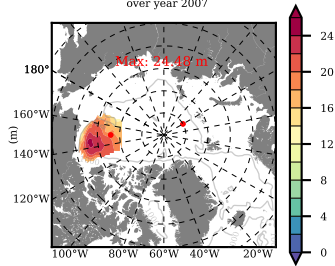

BCTGE28 mean FWC (m) over 2007

Mean FWC (m) from BG Obs Sys. (Proshutinsky et al. GRL2018) over year 2007

Mean FWC (m) from Init State

BCTGE28 mean SSH anomaly

Mean DOT from Armitage et al. 2017 2007