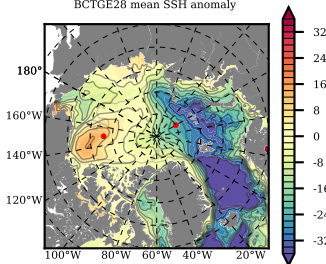

BCTGE28 mean FWC (m) over 2007

Mean FWC (m) from BG Obs Sys. (Proshutinsky et al. GRL2018) over year 2007

Mean FWC (m) from Init State

BCTGE28 mean SSH anomaly

Mean DOT from Armitage et al. 2017 2007