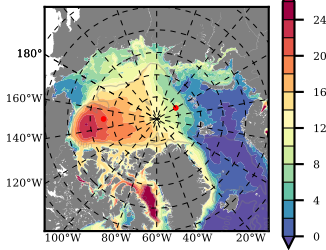

BCTGE28 mean FWC (m) over 2008

Mean FWC (m) from BG Obs Sys. (Proshutinsky et al. GRL2018) over year 2008

Mean FWC (m) from Init State

BCTGE28 mean SSH anomaly

Mean DOT from Armitage et al. 2017 2008