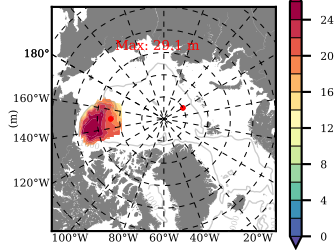

BCTGE28 mean FWC (m) over 2008

Mean FWC (m) from BG Obs Sys. (Proshutinsky et al. GRL2018) over year 2008

Mean FWC (m) from Init State

BCTGE28 mean SSH anomaly

Mean DOT from Armitage et al. 2017 2008