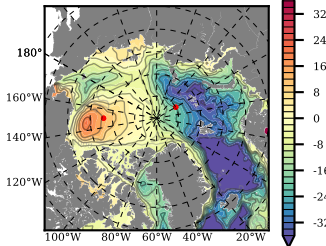

BCTGE28 mean FWC (m) over 2008

Mean FWC (m) from BG Obs Sys. (Proshutinsky et al. GRL2018) over year 2008

Mean FWC (m) from Init State

BCTGE28 mean SSH anomaly

Mean DOT from Armitage et al. 2017 2008