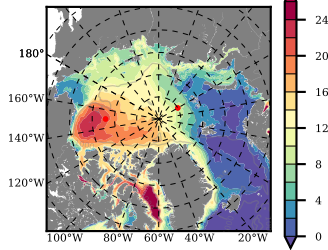

BCTGE28 mean FWC (m) over 2009

Mean FWC (m) from BG Obs Sys. (Proshutinsky et al. GRL2018) over year 2009

Mean FWC (m) from Init State

BCTGE28 mean SSH anomaly

Mean DOT from Armitage et al. 2017 2009