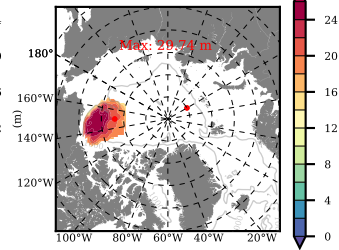

BCTGE28 mean FWC (m) over 2009

Mean FWC (m) from BG Obs Sys. (Proshutinsky et al. GRL2018) over year 2009

Mean FWC (m) from Init State

BCTGE28 mean SSH anomaly

Mean DOT from Armitage et al. 2017 2009