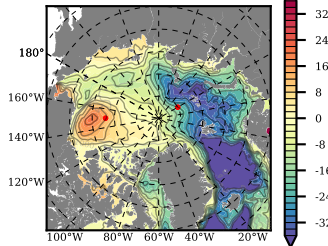

BCTGE28 mean FWC (m) over 2009

Mean FWC (m) from BG Obs Sys. (Proshutinsky et al. GRL2018) over year 2009

Mean FWC (m) from Init State

BCTGE28 mean SSH anomaly

Mean DOT from Armitage et al. 2017 2009