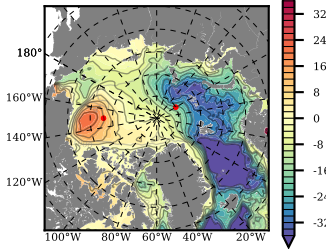

BCTGE28 mean FWC (m) over 2010

Mean FWC (m) from BG Obs Sys. (Proshutinsky et al. GRL2018) over year 2010

Mean FWC (m) from Init State

BCTGE28 mean SSH anomaly

Mean DOT from Armitage et al. 2017 2010