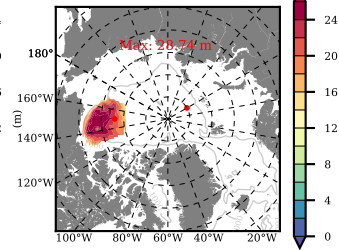

BCTGE28 mean FWC (m) over 2010

Mean FWC (m) from BG Obs Sys. (Proshutinsky et al. GRL2018) over year 2010

Mean FWC (m) from Init State

BCTGE28 mean SSH anomaly

Mean DOT from Armitage et al. 2017 2010