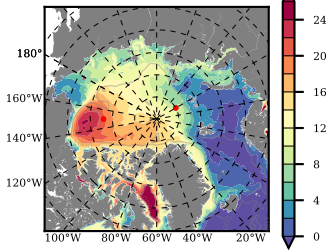

BCTGE28 mean FWC (m) over 2010

Mean FWC (m) from BG Obs Sys. (Proshutinsky et al. GRL2018) over year 2010

Mean FWC (m) from Init State

BCTGE28 mean SSH anomaly

Mean DOT from Armitage et al. 2017 2010