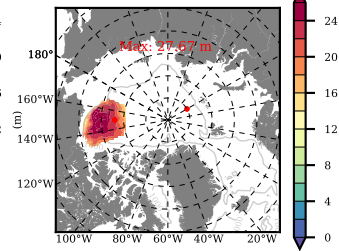

BCTGE28 mean FWC (m) over 2011

Mean FWC (m) from BG Obs Sys. (Proshutinsky et al. GRL2018) over year 2011

Mean FWC (m) from Init State

BCTGE28 mean SSH anomaly

Mean DOT from Armitage et al. 2017 2011