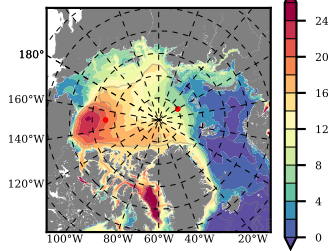

BCTGE28 mean FWC (m) over 2011

Mean FWC (m) from BG Obs Sys. (Proshutinsky et al. GRL2018) over year 2011

Mean FWC (m) from Init State

BCTGE28 mean SSH anomaly

Mean DOT from Armitage et al. 2017 2011