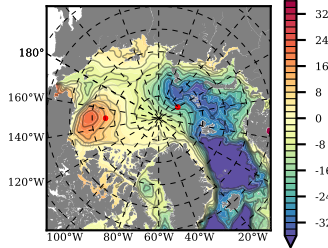

BCTGE28 mean FWC (m) over 2011

Mean FWC (m) from BG Obs Sys. (Proshutinsky et al. GRL2018) over year 2011

Mean FWC (m) from Init State

BCTGE28 mean SSH anomaly

Mean DOT from Armitage et al. 2017 2011