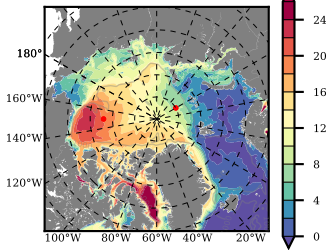

BCTGE28 mean FWC (m) over 2012

Mean FWC (m) from BG Obs Sys. (Proshutinsky et al. GRL2018) over year 2012

Mean FWC (m) from Init State

BCTGE28 mean SSH anomaly

Mean DOT from Armitage et al. 2017 2012