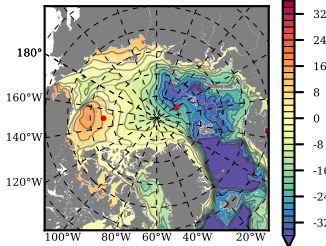

BCTGE28 mean FWC (m) over 2012

Mean FWC (m) from BG Obs Sys. (Proshutinsky et al. GRL2018) over year 2012

Mean FWC (m) from Init State

BCTGE28 mean SSH anomaly

Mean DOT from Armitage et al. 2017 2012