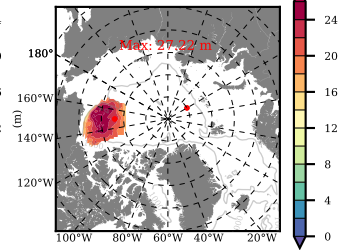

BCTGE28 mean FWC (m) over 2012

Mean FWC (m) from BG Obs Sys. (Proshutinsky et al. GRL2018) over year 2012

Mean FWC (m) from Init State

BCTGE28 mean SSH anomaly

Mean DOT from Armitage et al. 2017 2012